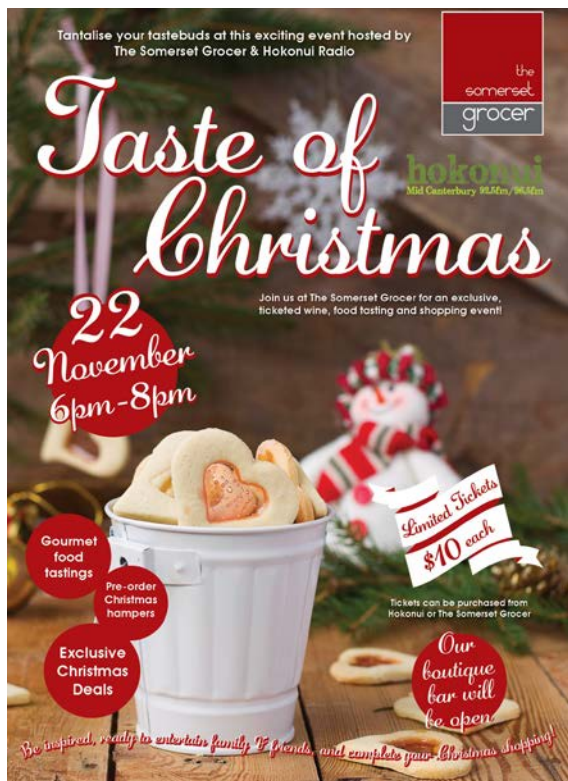

Save the Date 22nd November - 6pm - Taste of Christmas Evening

Due to the overwhelming response received in prior years, our very popular Taste of Christmas evening will be back and is one not to miss!

Limited tickets are available for this exclusive evening where you will be treated to samples of our original well-liked products along with some new merchandises. Come be impressed and inspired as you prepare for the Christmas season.

Tickets are available in-store and must be pre-purchased. $10pp.